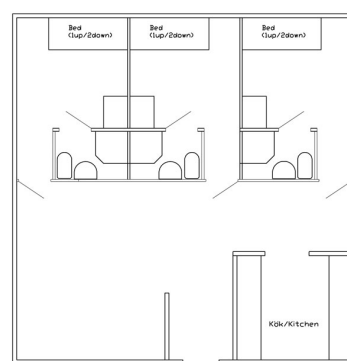

#### Prices extra

Price for endcleaning in SEK 800/1200:- pro cabin. (D,H/F)

Price for bedlinnen is SEK 175:- pro bed.

**Cottage type D (max 2 persons), Balder, Brage**

21m<sup>2</sup> with running water, drain and electric heating radiator. They contain a pantry with refrigerator and hotplates, microwave oven, shower and WC, and bed and kitchen equipment. Notice: There are small differences in these cottages. However total size are the same.

**Cottage type F (max 6 persons), Midgård**

71m<sup>2</sup> with running water, drain and electric heating radiator. 3 sleeping rooms each with separate WC/Shower. Full kitchen with stove, refrigerator/freezer and microwave oven. Large veranda with tables and chairs.