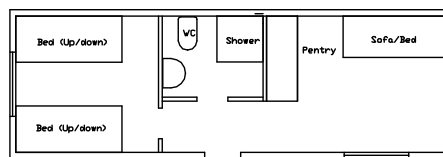

#### Prices extra

Price for endcleaning in SEK 800/1200:- pro cabin. (D,H/F)

Price for bedlinnen is SEK 175:- pro bed.

**Cottage type D (max 2 persons), Balder, Brage**

21m<sup>2</sup> with running water, drain and electric heating radiator. They contain a pantry with refrigerator and hotplates, microwave oven, shower and WC, and bed and kitchen equipment. Notice: There are small differences in these cottages. However total size are the same.

**Mobile Home H (max 4 persons)**

Spacious mobile home 34 m<sup>2</sup> The kitchen has a kitchenette with microwave, fridge, hotplates, microwave and utensils for 4 people. Two spacious bedrooms, one bedroom with double bed one with 2 single bed .Sofa bed in the kitchen. Large bathroom and large terrace with garden furniture.